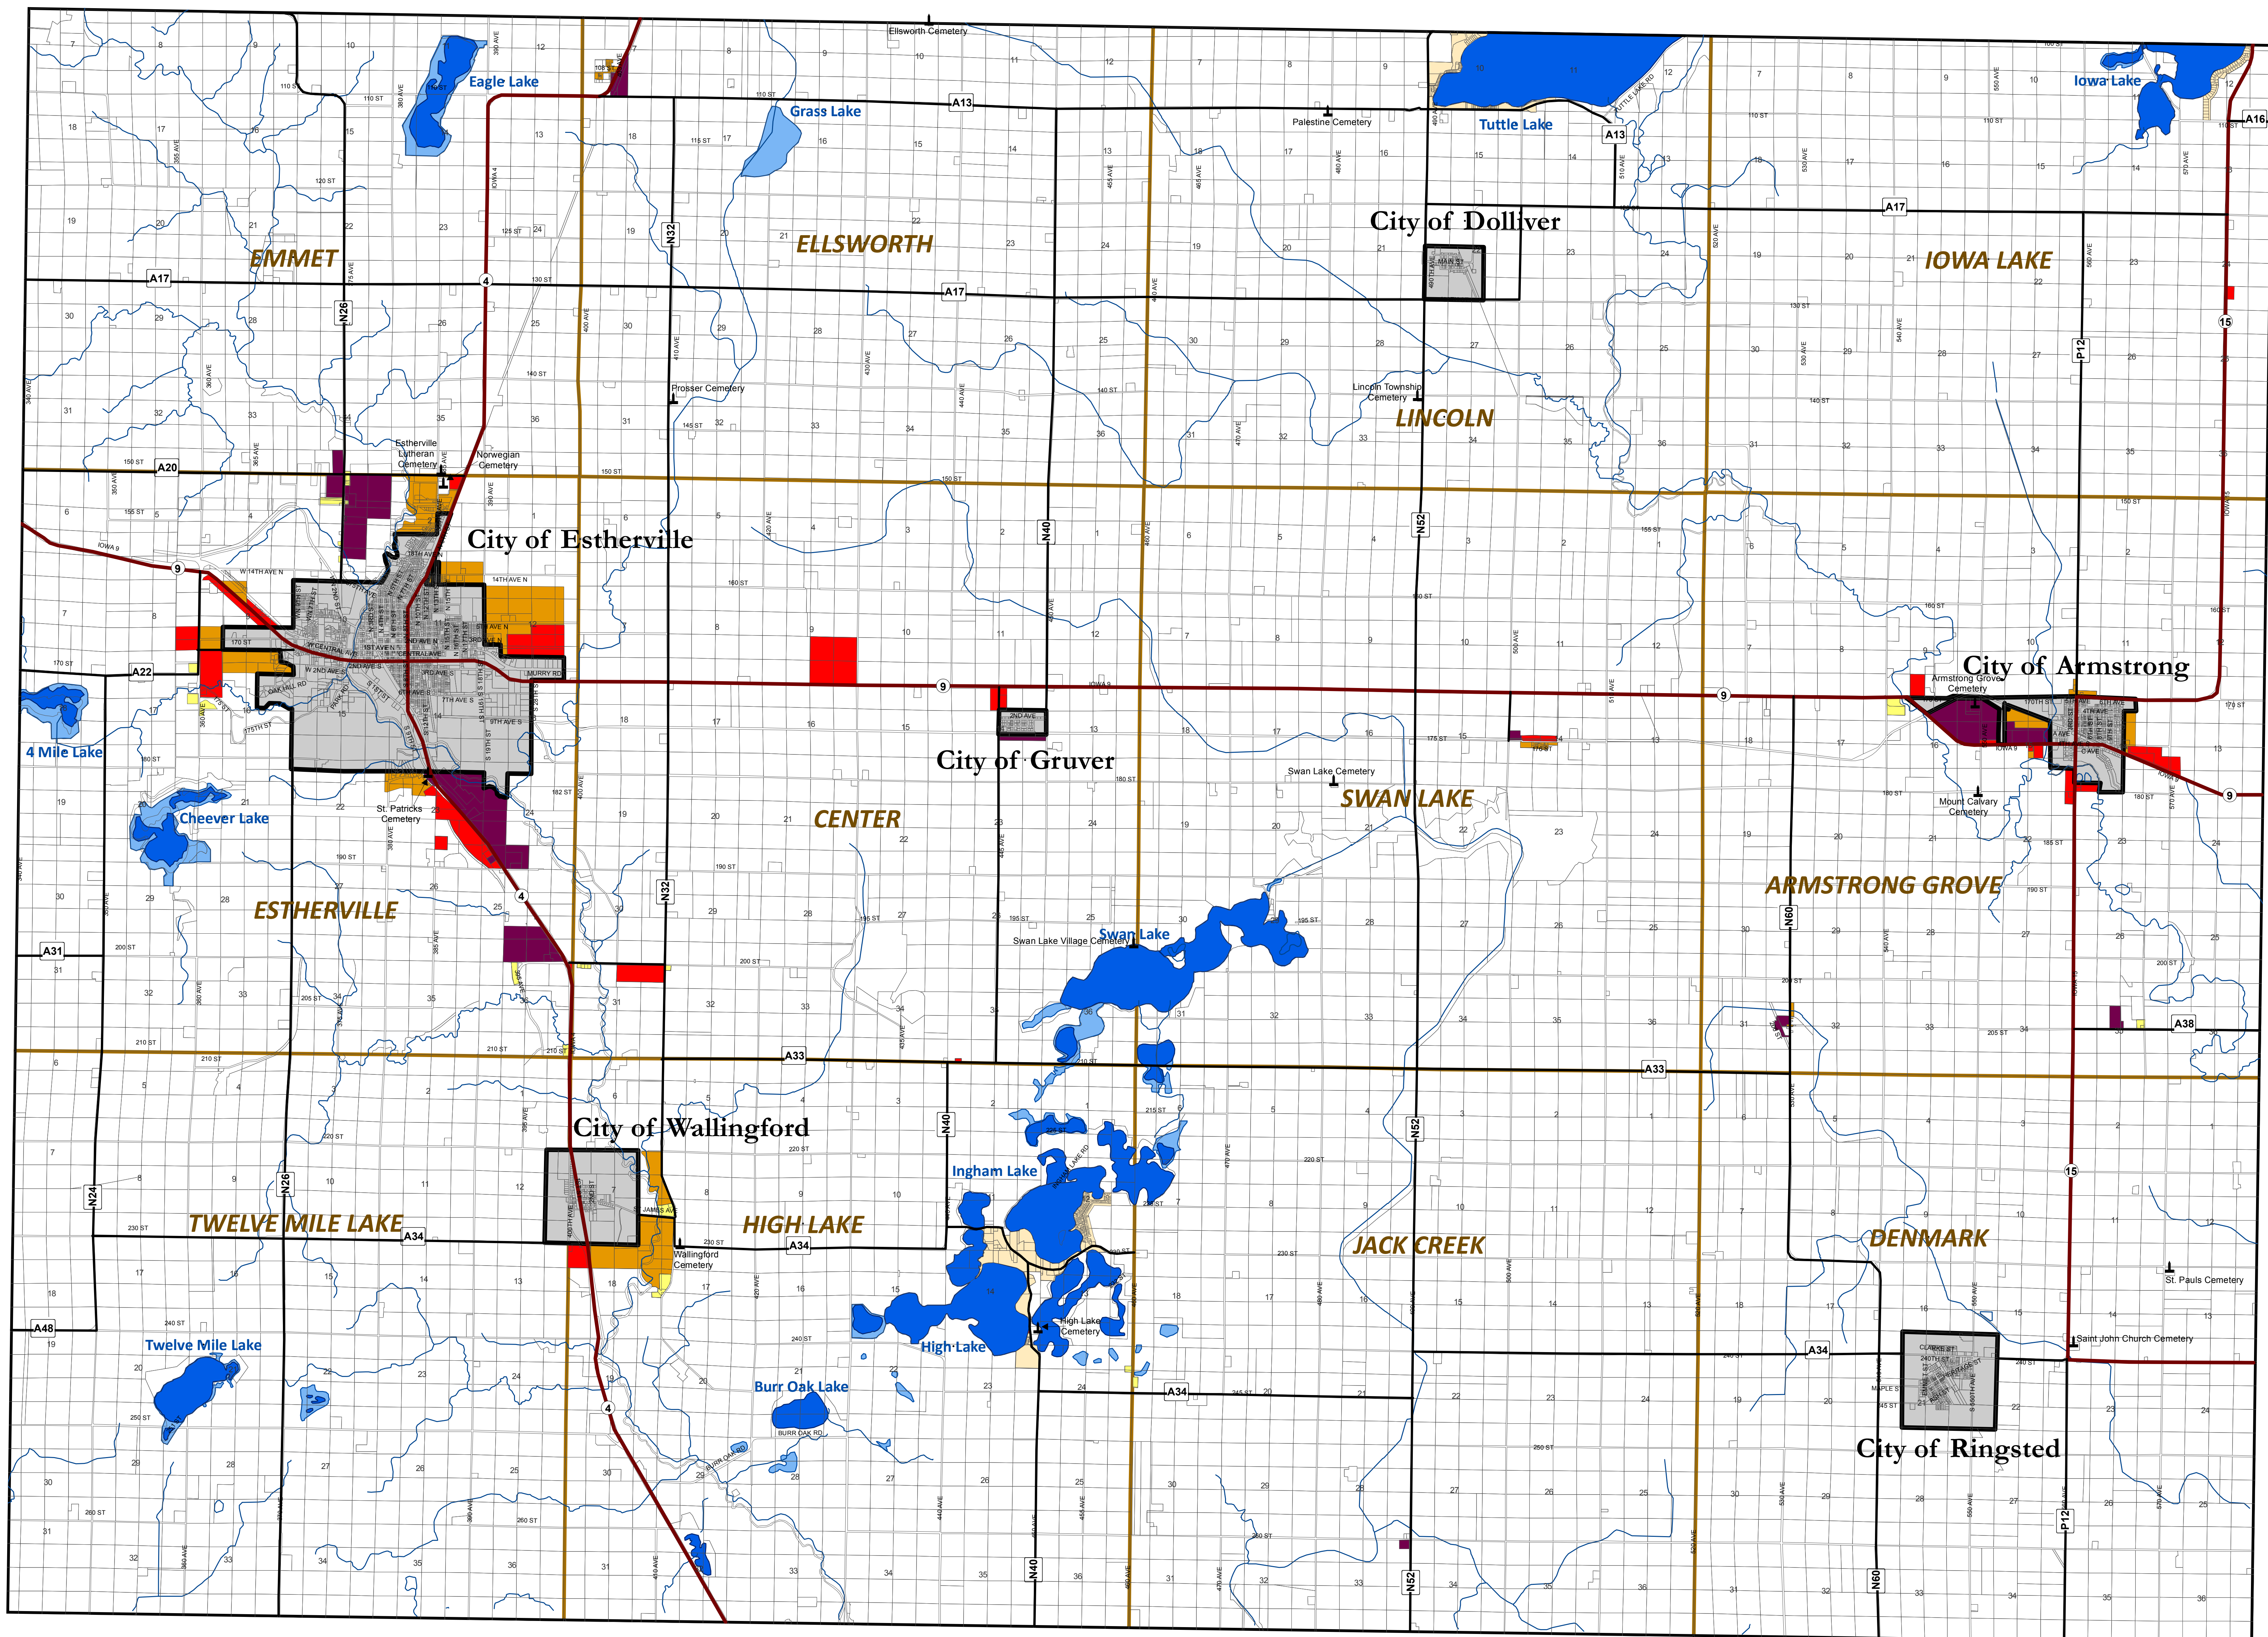

EMMET COUNTY, IOWA OFFICIAL ZONING MAP

LEGEND

Emmet County Zoning Districts

- (A-1) Prime Agriculture
- (R-1) Rural Residential
- (R-2) Suburban Residential
- (R-3) Mobile Home Residential
- (R-4) Lakeside Residential
- (C-1) Highway Commercial
- (I-1) Light Industrial
- (I-2) Heavy Industrial

- County Highways
- State Highways
- Township Boundary
- Streams & Rivers
- Incorporated Cities
- Lakes/Ponds
- Wetlands

NWIPDC
GIS/Mapping Services

Map Prepared By:
NORTHWEST IOWA PLANNING & DEVELOPMENT COMMISSION
GOVERNMENTAL SERVICES CENTER
317 WEST 8TH STREET, BOX 1495
SPENCER, IOWA 51301
(712) 262-7225 FAX (712) 262-7985
WWW.NWIPDC.ORG

Date Prepared: December 13, 2012
Revision #1 _____
Revision #2 _____
Revision #3 _____

Base Map Provided By:
Emmet County Assessor's Office